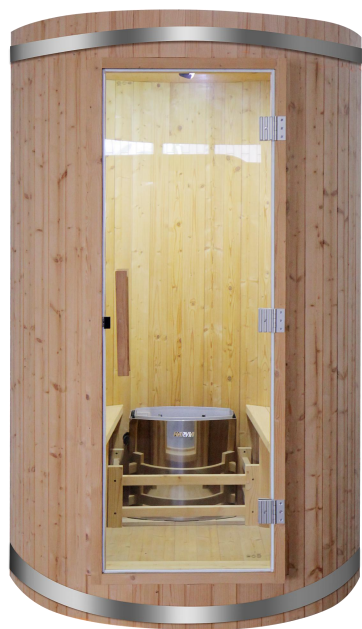

# Sauna outdoors room - Inclined roofed house

○ SIZE: 1200x1800x2150MM

SUANA OUTDOODS ROMM

Canadian red cedar

# Sauna outdoors room - Inclined roofed house

SIZE: 1200x1500x2150MM / 1800x1200x2150MM

SUANA OUTDOODS ROMM

Hemlock

# Sauna outdoors room - The Barrel barrel

SIZE: 1200x1500x2150MM / 1800x1200x2150MM

SUANA OUTDOODS ROMM

Carbonization spruce

# Sauna outdoors room - The oval barrels

∅ SIZE: 1800x1800x1850MM / 1800x2400x1850MM

SUANA OUTDOODS ROMM

Canadian red cedar