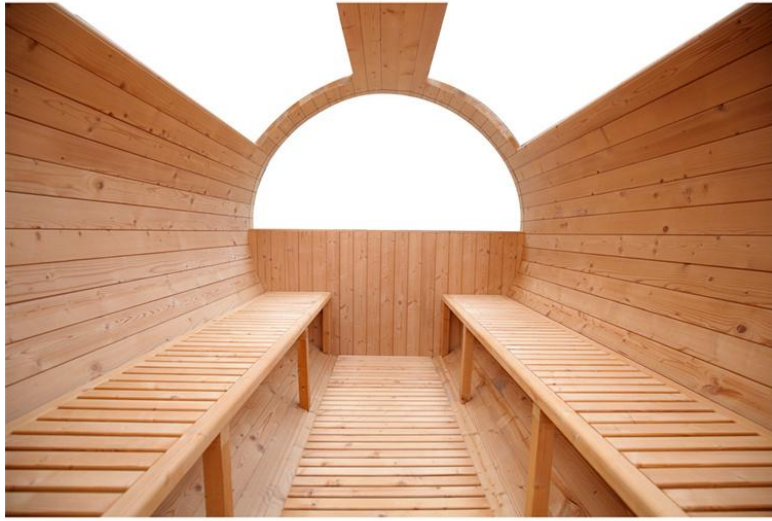

*Refers to the standards
established:*

304 stainless steel parts

wallboard thickness: 38MM

6MM stalinite 3C

Standard diameter 1800

Customized length:

800mm-4000mm

Material grade:

CL2/CL3/FF/SHOPI-3